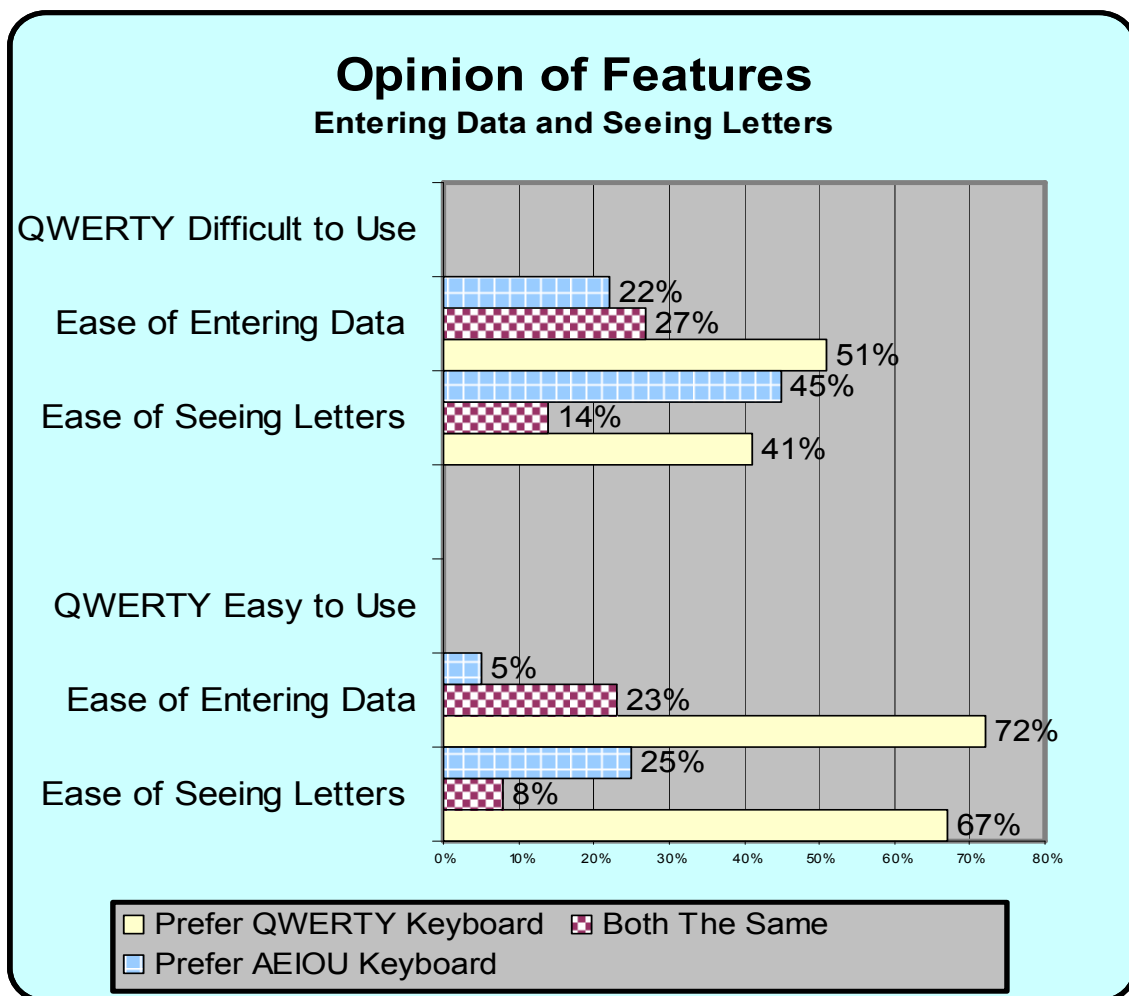

Which Keyboard do you prefer for the Ease of Entering Data and Viewing Keyboard?

- Respondents finding entering data on their GPS “very, somewhat, or not too difficult” were more likely to prefer the AEIOU Keyboard™ on both ease of use and ease of seeing the letters.
- Respondents finding entering data on their GPS ”very, or somewhat easy” were more likely to prefer the QWERTY Keyboard on both ease of use and ease of seeing the letters.