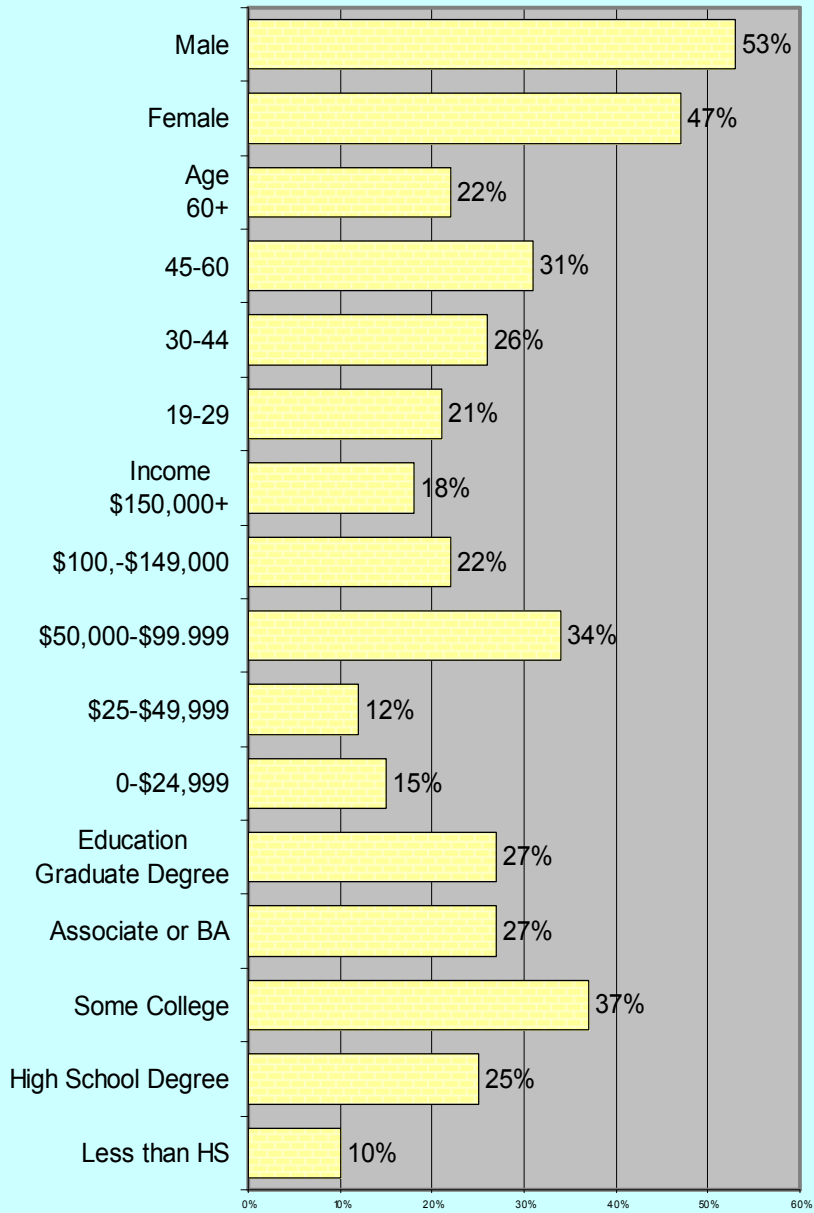

Demographics