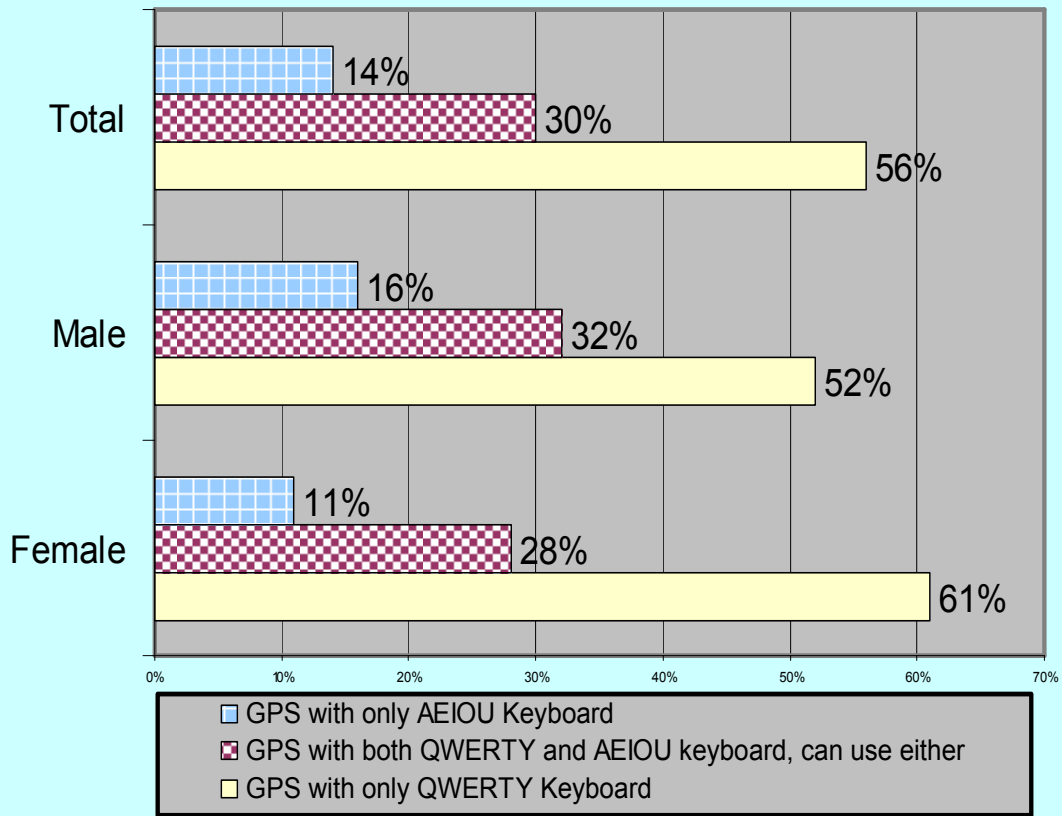

GPS Keyboard Preference

By Total and by Sex