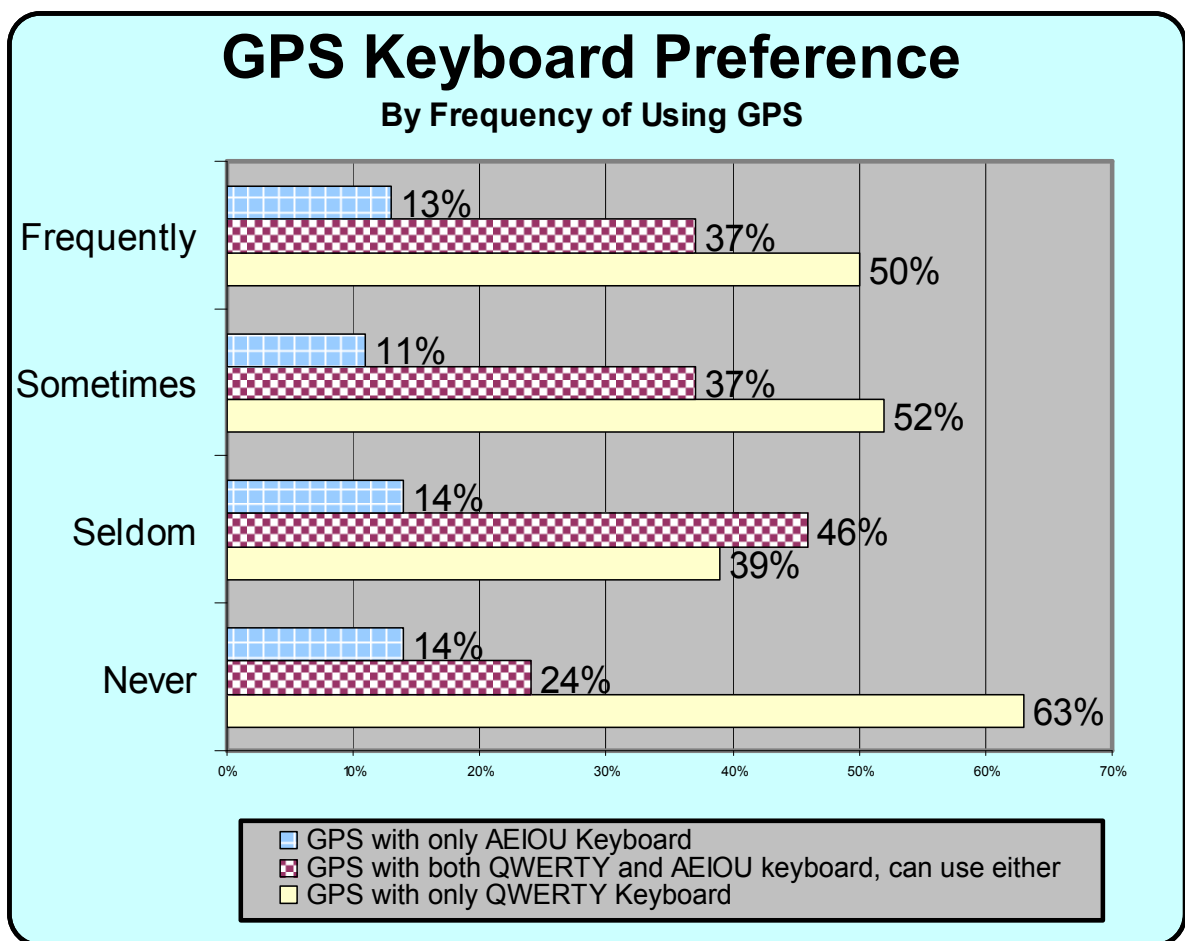

If you were buying a GPS, which would you prefer?

- 60% of Seldom Users of a GPS (16% of the sample) preferred having an AEIOU Keyboard on their GPS.
- 50% and 48% of Frequent and Sometimes Users of a GPS (31%, 31% of sample) preferred an AEIOU Keyboard on their GPS.
- 38% of Non-users of GPS devices (18%) preferred an AEIOU Keyboard on their GPS.