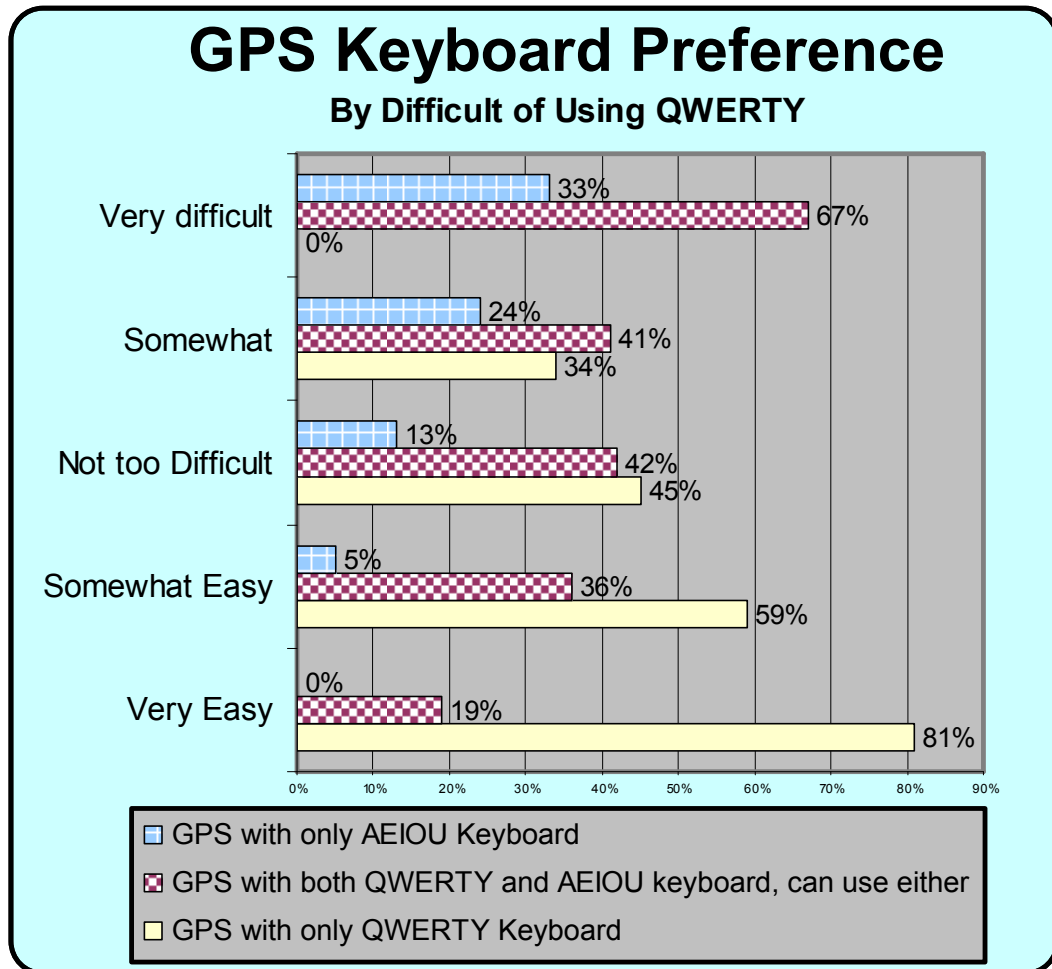

If you were buying a GPS, which would you prefer?

- 100% finding QWERTY “**very difficult**” preferred the AEIOU Keyboard™.
- 65% finding QWERTY “**somewhat difficult**” preferred the AEIOU Keyboard™.
- 55% finding QWERTY “**not too difficult**” preferred the AEIOU Keyboard™.
- 41% finding QWERTY “**somewhat difficult**” preferred the AEIOU Keyboard™.
- 19% finding QWERTY “**very easy**” preferred the AEIOU Keyboard™.